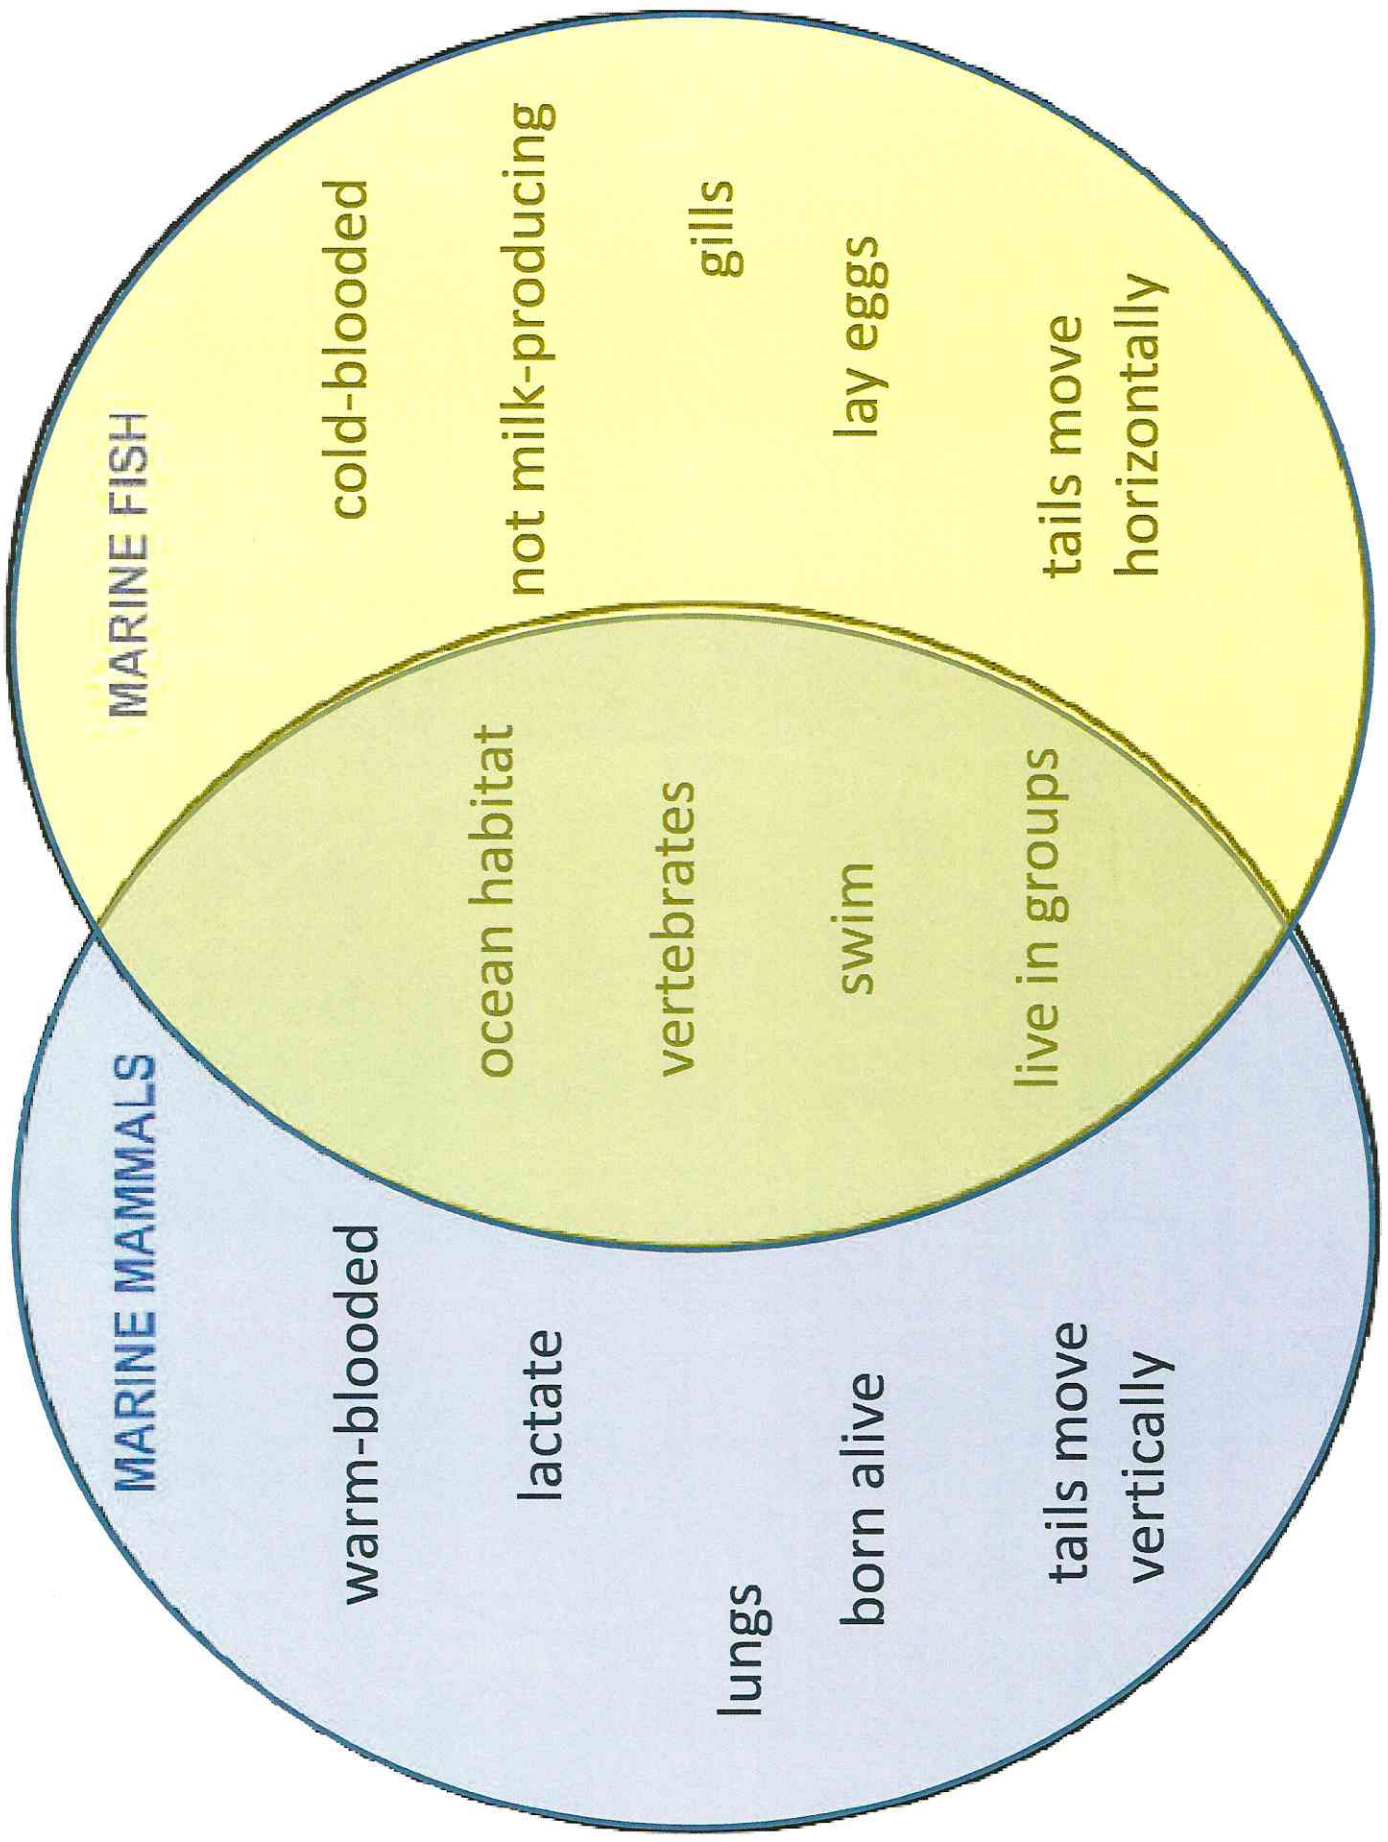

Adapted Cummins, J. (n.d.). *BICS and CALP*. Retrieved June 16, 2018, from <http://faculty.tamuc.edu/jthompson/resources/BICS%20and%20CALP.doc>

MARINE MAMMALS

have

lungs

.

MARINE FISH

have

gills

.

MARINE MAMMALS

are

warm-blooded

but

MARINE FISH

are

cold-blooded

.

Both

MARINE MAMMALS

and

MARINE FISH

are

vertebrates

and

FUNCTION CHART FOR COMPARING AND CONTRASTING (2)

ADVANCED	
EARLY ADVANCED Use of more varied and complex sentence structures. Use of superlatives. Use of adverbs.	ADVANCED Wide variety of complex sentence structures used.
A _____ is _____ compared to a _____. _____ and _____ are similar because they both hunt for _____. _____-ly, whereas _____-ly. The _____ is the _____-est of all the _____.	_____, unlike _____, live in _____. Although the _____ is _____, it is _____-er than the _____. _____ and _____ have many similarities. For example, both have _____.
<ul style="list-style-type: none"> • A wolverine is enormous compared to a weasel. • Wolverines and weasels are similar because they both hunt for prey. • Wolverines run slowly, whereas weasels move quickly. • The wolverine is the largest of all the land-dwelling mustelids. 	<ul style="list-style-type: none"> • Wolverines, unlike weasels, live in the Arctic. • Although the weasel is smaller, it is cleverer than the wolverine. • Wolverines and weasels have many similarities. For example, both have specially adapted molars.